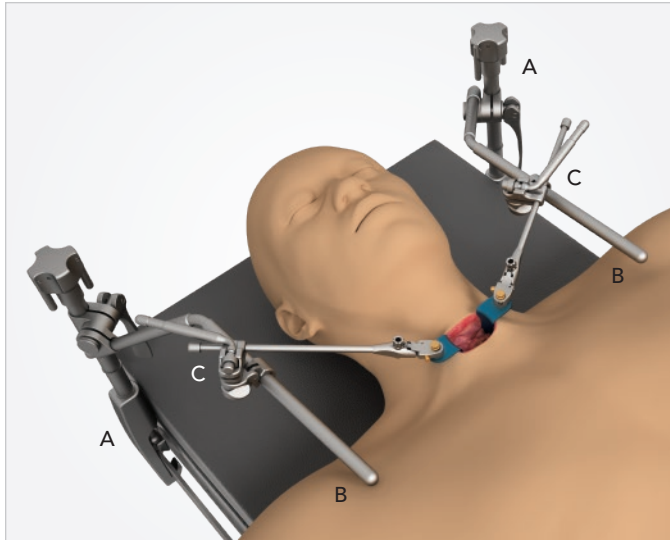

Cervical System COMPONENTS

Bilateral Cervical Set Up

CERVICAL SYSTEM #SL82025

REF	PART #	ITEM DESCRIPTION	QTY
Tray 1			
A	43902ACS	Elite III Rail Clamp w/1 Cam Joint 11"	2
B	44120	20" Angled Arm (10" x 10") @ 45°	2
C	SL42126WGP	Cam II Clip-on Quick Angle 8"	4
D	SL45011CGP	Mini Micro-Adjustable II Clip-on Quick Angle 9"	2
E	60020	T-Handle	2
F	42228	Manipulator Handle	2
G	44012H	Extension Arm 12" with Snap Spring Joint	2
H	5844	Rail Extender 15" Single Clamp	2
	50000G	Instrument Case 22" x 11" x 3 1/2"	1
Tray 2			
I	SL46312EB	Radiolucent Concave 23mm x 35mm	2
J	SL46314EB	Radiolucent Concave 23mm x 40mm	2
K	SL46316EB	Radiolucent Concave 23mm x 45mm	2
L	SL46318EB	Radiolucent Concave 23mm x 50mm	2
M	SL46320EB	Radiolucent Concave 23mm x 55mm	2
N	SL46322EB	Radiolucent Concave 23mm x 60mm	2